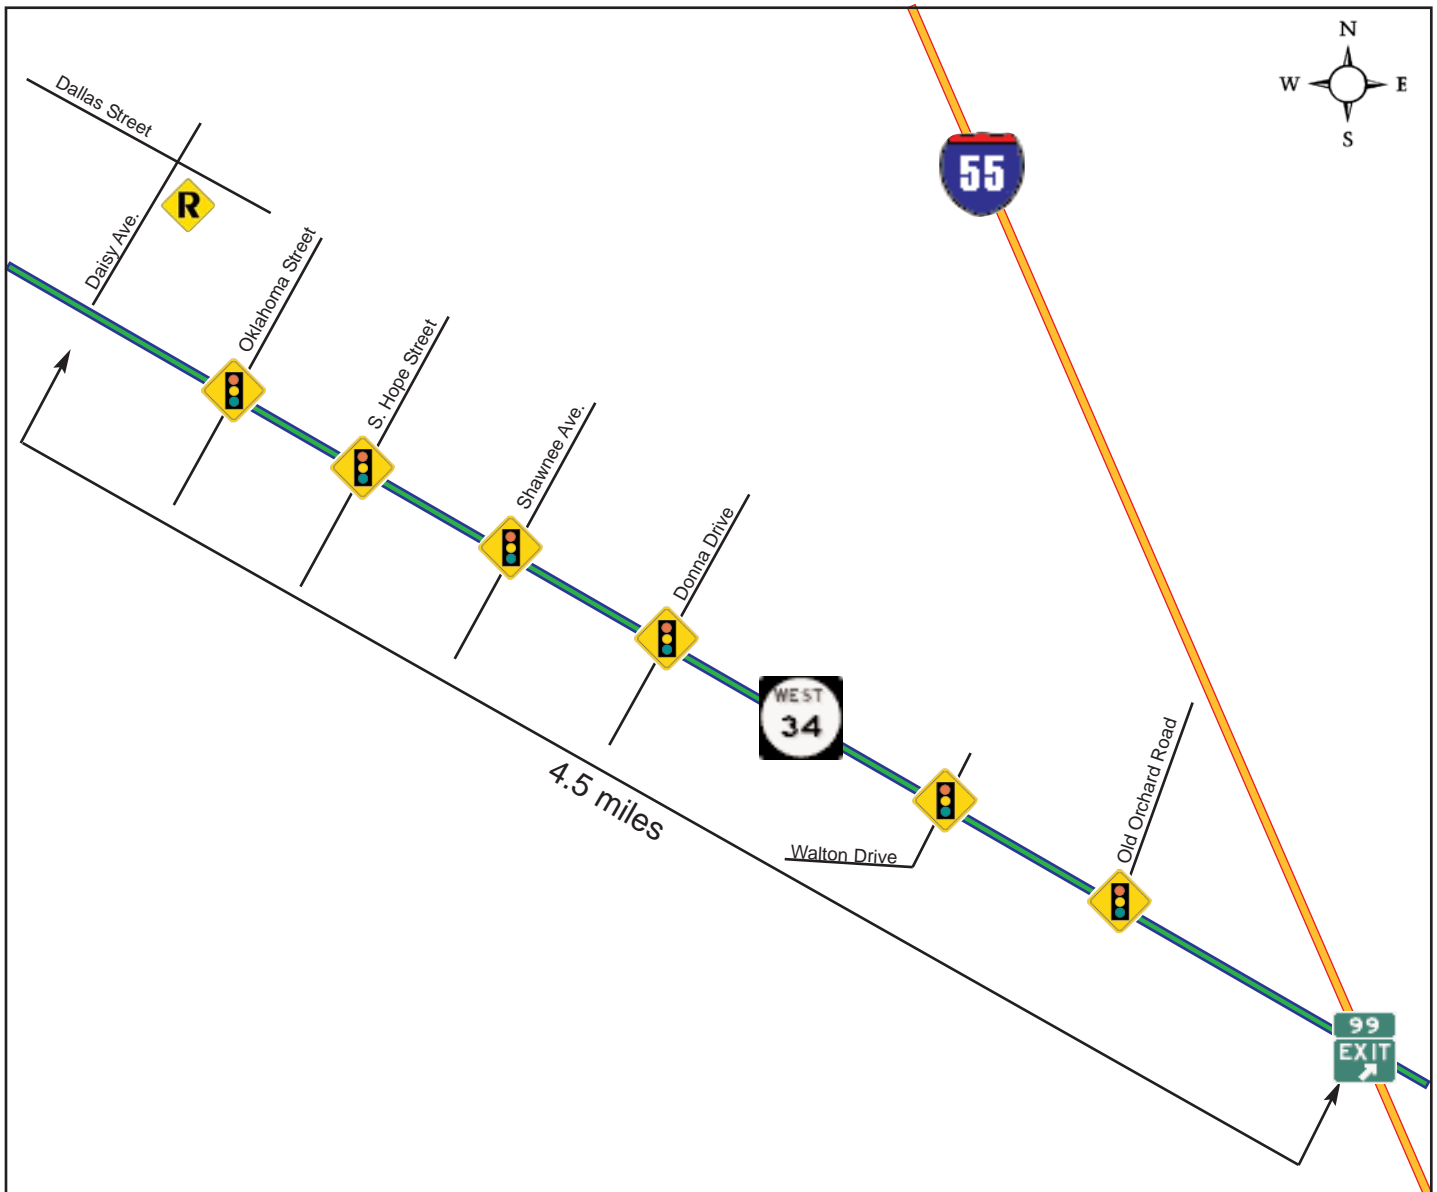

Rushing Marine Service, L.L.C.

Directions to: Rushing Marine Service, L.L.C.
304 Daisy Avenue
Jackson, Missouri 63755

From I-55 Northbound:

- Take the US-61 / MO-34 / I-55 BL exit (Exit 99) toward Cape Girardeau / Jackson.
- Turn left onto US-61 / MO-34 West toward Jackson and continue for 4½ miles.
 - You will go through 6 stoplights: Old Orchard Road, Walton Drive, Donna Drive, Shawnee Avenue, South Hope Street and Oklahoma Street.
- Daisy Avenue is the first street to the right after going through the Oklahoma Street stoplight.
- Rushing Marine is the fourth building on the right after turning onto Daisy Avenue. We're in a brick building on the corner of Dallas Street and Daisy Avenue - look for the signs on the doors.

Rushing Marine Service, L.L.C.

Directions to: Rushing Marine Service, L.L.C.
304 Daisy Avenue
Jackson, Missouri 63755

From I-55 Southbound:

- Take the US-61 / MO-34 / I-55 BL exit (Exit 99) toward Cape Girardeau / Jackson.
- Turn right onto US-61 / MO-34 West toward Jackson and continue for 4½ miles.
 - - You will go through 6 stoplights: Old Orchard Road, Walton Drive, Donna Drive, Shawnee Avenue, South Hope Street and Oklahoma Street.
- Daisy Avenue is the first street to the right after going through the Oklahoma Street stoplight.
- Rushing Marine is the fourth building on the right after turning onto Daisy Avenue. We're in a brick building on the corner of Dallas Street and Daisy Avenue - look for the signs on the doors.

Rushing Marine Service, L.L.C.

Directions to: Rushing Marine Service, L.L.C.
304 Daisy Avenue
Jackson, Missouri 63755

From MO-34 / MO-72:

- Start out going East on MO-34 / MO-72 toward Jackson.
- Turn left at the Farmington Road stoplight.
- Turn right on Dallas Street and continue until you reach the first stop sign (Daisy Avenue).
- Rushing Marine is located in the brick building on the corner of Dallas Street and Daisy Avenue. Look for the signs on the doors.