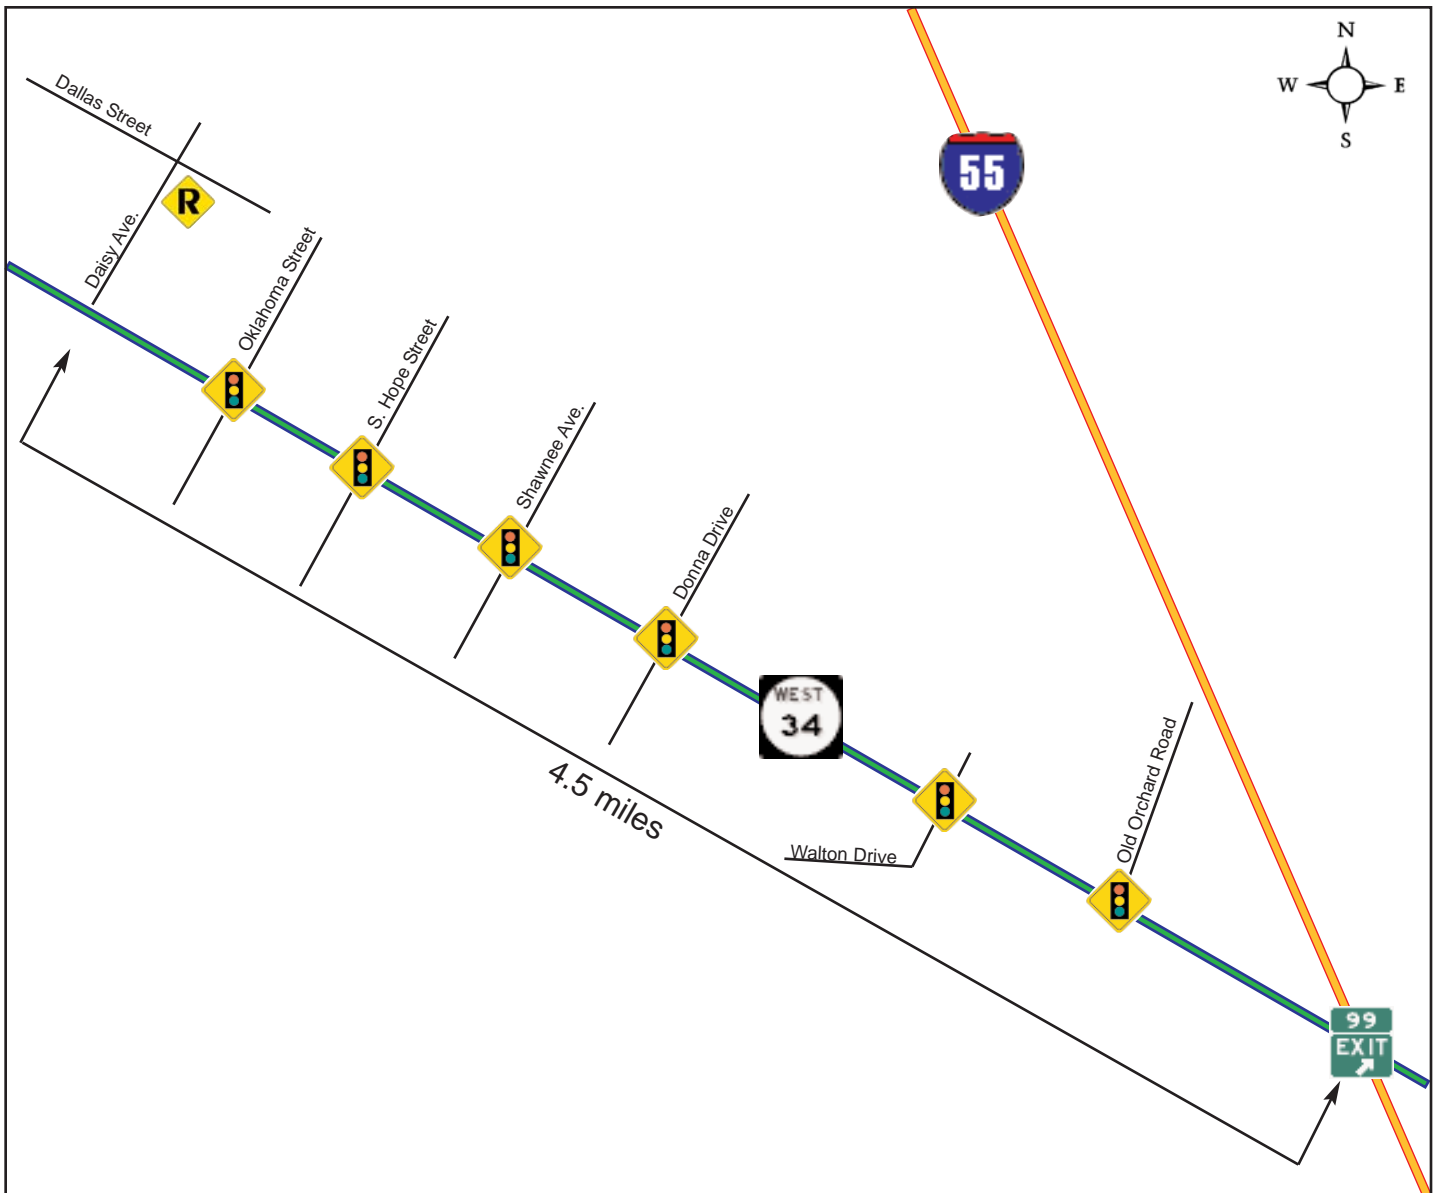

Rushing Marine Service, L.L.C.

Directions to: Rushing Marine Service, L.L.C.
304 Daisy Avenue
Jackson, Missouri 63755

From I-55 Northbound:

- Take the US-61 / MO-34 / I-55 BL exit (Exit 99) toward Cape Girardeau / Jackson.
- Turn left onto US-61 / MO-34 West toward Jackson and continue for 4½ miles.
 - You will go through 6 stoplights: Old Orchard Road, Walton Drive, Donna Drive, Shawnee Avenue, South Hope Street and Oklahoma Street.
- Daisy Avenue is the first street to the right after going through the Oklahoma Street stoplight.
- Rushing Marine is the fourth building on the right after turning onto Daisy Avenue. We're in a brick building on the corner of Dallas Street and Daisy Avenue - look for the signs on the doors.

Rushing Marine Service, L.L.C.

Directions to: Rushing Marine Service, L.L.C.
304 Daisy Avenue
Jackson, Missouri 63755

From I-55 Southbound:

- Take the US-61 / MO-34 / I-55 BL exit (Exit 99) toward Cape Girardeau / Jackson.
- Turn right onto US-61 / MO-34 West toward Jackson and continue for 4½ miles.
 - - You will go through 6 stoplights: Old Orchard Road, Walton Drive, Donna Drive, Shawnee Avenue, South Hope Street and Oklahoma Street.
- Daisy Avenue is the first street to the right after going through the Oklahoma Street stoplight.
- Rushing Marine is the fourth building on the right after turning onto Daisy Avenue. We're in a brick building on the corner of Dallas Street and Daisy Avenue - look for the signs on the doors.

Rushing Marine Service, L.L.C.

Directions to: Rushing Marine Service, L.L.C.
304 Daisy Avenue
Jackson, Missouri 63755

From MO-34 / MO-72:

- Start out going East on MO-34 / MO-72 toward Jackson.
- Turn left at the Farmington Road stoplight.
- Turn right on Dallas Street and continue until you reach the first stop sign (Daisy Avenue).
- Rushing Marine is located in the brick building on the corner of Dallas Street and Daisy Avenue. Look for the signs on the doors.